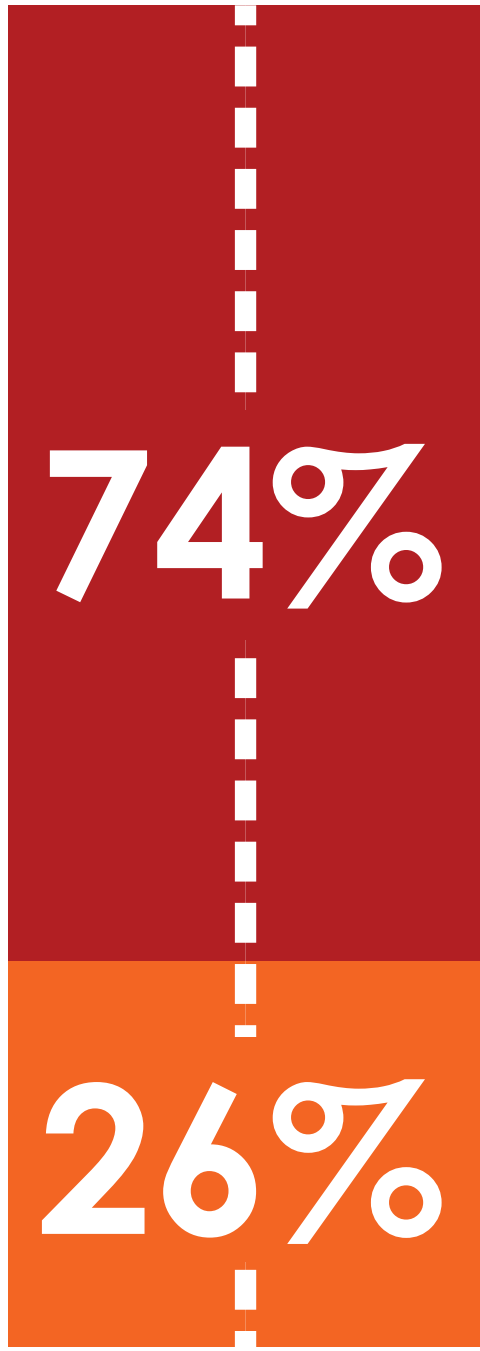

KANSAS INJURY CRASHES

**US
STATE,
LOCAL &
COUNTY
ROADS**

26%

INTERSTATE